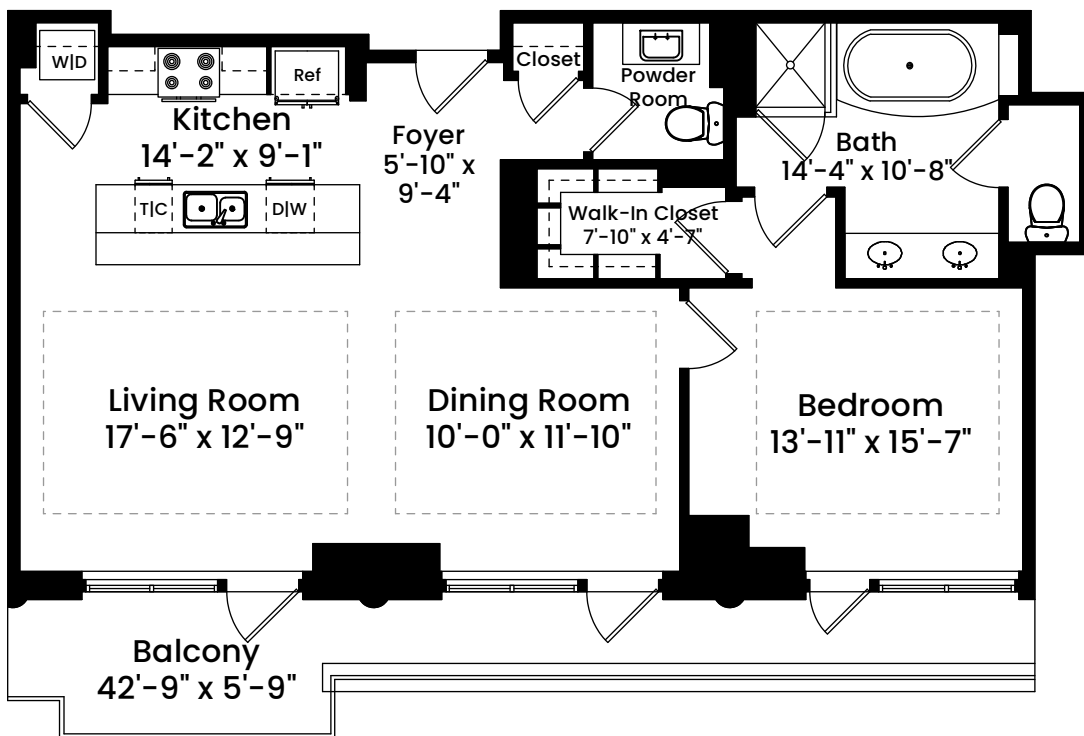

## UNIT 4608

CEILING HEIGHT 8'-3"

1 1 2 4 8  
Scale 1/8" inch = 1 foot

Architecturally drafted in August 2023 by:  
National Floor Plans (800) 328-0217  
Associate Member | American Institute of Architects  
Contact [www.nationalfloorplans.com](http://www.nationalfloorplans.com) for .dwg AutoCAD files  
or square footage questions about this property.

Dimensions are not guaranteed and are provided for informational purposes only.  
Individual room dimensions are not used to calculate overall square footage.  
National Floor Plans follows ANSI guidelines for calculating square footage.  
Unit area has been calculated to the centerline of demising and exterior walls.