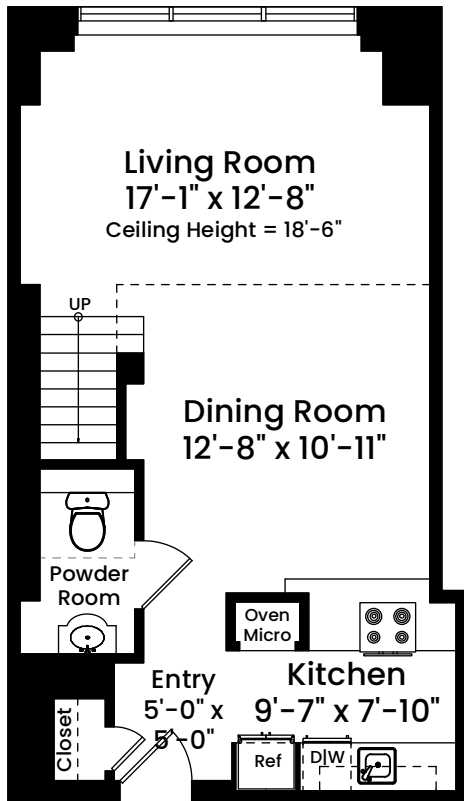

45 Province Street, Unit 708 | Boston, MA 02108

FIRST FLOOR

CEILING HEIGHT 8'-0"

SECOND FLOOR

CEILING HEIGHT 7'-6"

1 1 2 4 8
Scale 1/8th inch = 1 foot

Architecturally drafted in February 2024 by:
National Floor Plans (800) 328-0217
Associate Member | American Institute of Architects
Contact www.nationalfloorplans.com for .dwg AutoCAD files
or square footage questions about this property.

Dimensions are not guaranteed and are provided for informational purposes only.
Individual room dimensions are not used to calculate overall square footage.
National Floor Plans follows ANSI guidelines for calculating square footage.
Unit area has been calculated to the centerline of demising and exterior walls.