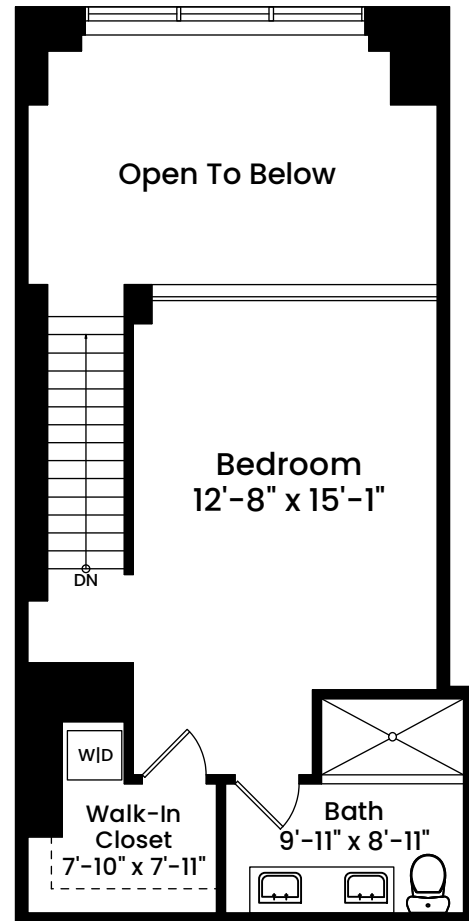

45 Province Street, Unit 708 | Boston, MA 02108

FIRST FLOOR

CEILING HEIGHT 8'-0"

SECOND FLOOR

CEILING HEIGHT 7'-6"

1 1 2 4 8
Scale 1/8th inch = 1 foot

Architecturally drafted in February 2024 by:
National Floor Plans (800) 328-0217
Associate Member | American Institute of Architects
Contact www.nationalfloorplans.com for .dwg AutoCAD files
or square footage questions about this property.

Dimensions are not guaranteed and are provided for informational purposes only.
Individual room dimensions are not used to calculate overall square footage.
National Floor Plans follows ANSI guidelines for calculating square footage.
Unit area has been calculated to the centerline of demising and exterior walls.