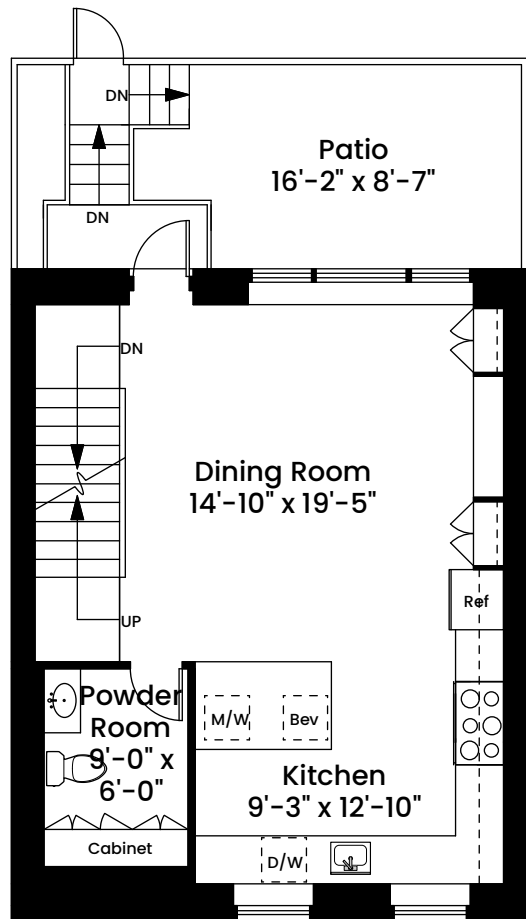

40 Gray Street | Boston, MA 02116

GARDEN LEVEL
CEILING HEIGHT 7'-9"

STREET LEVEL
CEILING HEIGHT 8'-6"

Area Calculations

Lower Level	569 SF
Garden Level	569 SF
First Floor	531 SF
Second Floor	569 SF
Third Floor	569 SF
Total Gross Building Area	2,807 SF

Dimensions are not guaranteed and are provided for informational purposes only.
Individual room dimensions are not used to calculate overall square footage.

40 Gray Street | Boston, MA 02116

PARLOR LEVEL
CEILING HEIGHT 8'-7"