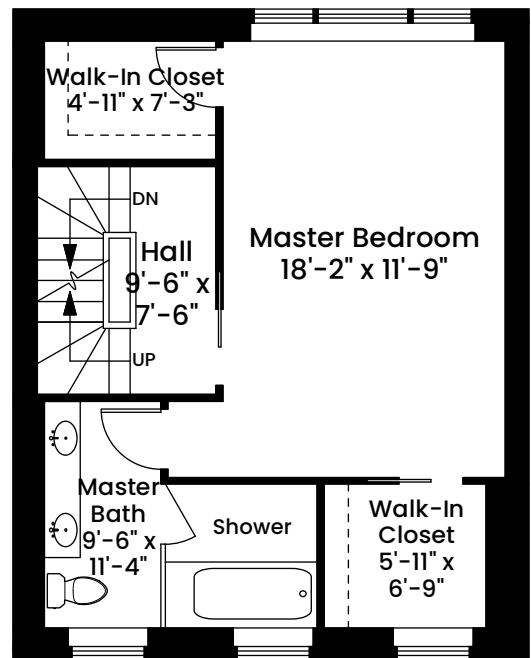

MASTER SUITE
CEILING HEIGHT 8'-8"

Area Calculations

Lower Level	569 SF
Garden Level	569 SF
First Floor	531 SF
Second Floor	569 SF
Third Floor	569 SF
Total Gross Building Area	2,807 SF

Architecturally drafted in March 2021 by:
National Floor Plans
Associate Member | American Institute of Architects
Contact www.nationalfloorplans.com for .dwg AutoCAD files
or square footage questions about this property.

Dimensions are not guaranteed and are provided for informational purposes only. Individual room dimensions are not used to calculate overall square footage.