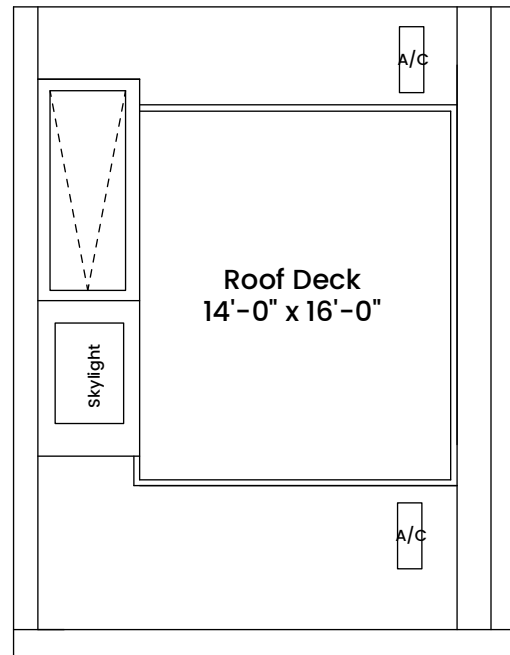

Dimensions are not guaranteed and are provided for informational purposes only.
Individual room dimensions are not used to calculate overall square footage.

40 Gray Street | Boston, MA 02116

PARLOR LEVEL
CEILING HEIGHT 8'-7"

MASTER SUITE
CEILING HEIGHT 8'-8"

Area Calculations

Lower Level	569 SF
Garden Level	569 SF
First Floor	531 SF
Second Floor	569 SF
Third Floor	569 SF
Total Gross Building Area	2,807 SF

Architecturally drafted in March 2021 by:
National Floor Plans
Associate Member | American Institute of Architects
Contact www.nationalfloorplans.com for .dwg AutoCAD files
or square footage questions about this property.

Dimensions are not guaranteed and are provided for informational purposes only. Individual room dimensions are not used to calculate overall square footage.

40 Gray Street | Boston, MA 02116

THIRD FLOOR CEILING HEIGHT 8'-0"

ROOF

Area Calculations

Lower Level	569 SF
Garden Level	569 SF
First Floor	531 SF
Second Floor	569 SF
Third Floor	569 SF
Total Gross Building Area	2,807 SF

Architecturally drafted in March 2021 by:
National Floor Plans
Associate Member | American Institute of Architects
Contact www.nationalfloorplans.com for .dwg AutoCAD files
or square footage questions about this property.