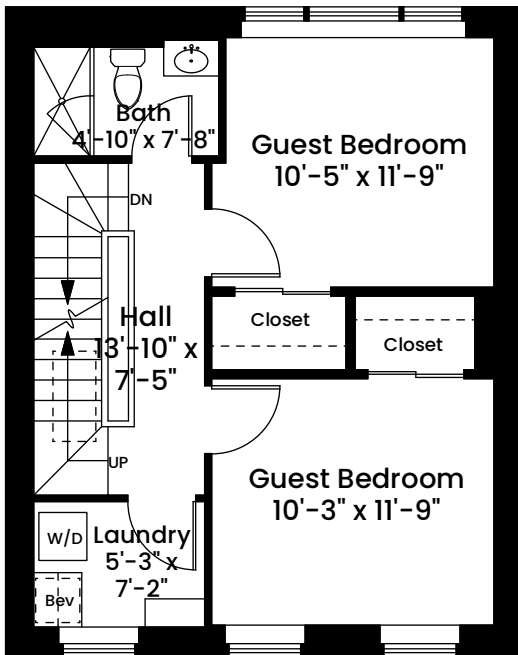

Dimensions are not guaranteed and are provided for informational purposes only.
Individual room dimensions are not used to calculate overall square footage.

40 Gray Street | Boston, MA 02116

PARLOR LEVEL
CEILING HEIGHT 8'-7"

MASTER SUITE
CEILING HEIGHT 8'-8"

Area Calculations

Lower Level	569 SF
Garden Level	569 SF
First Floor	531 SF
Second Floor	569 SF
Third Floor	569 SF
Total Gross Building Area	2,807 SF

Architecturally drafted in March 2021 by:
National Floor Plans
Associate Member | American Institute of Architects
Contact www.nationalfloorplans.com for .dwg AutoCAD files
or square footage questions about this property.

Dimensions are not guaranteed and are provided for informational purposes only. Individual room dimensions are not used to calculate overall square footage.

40 Gray Street | Boston, MA 02116

THIRD FLOOR CEILING HEIGHT 8'-0"