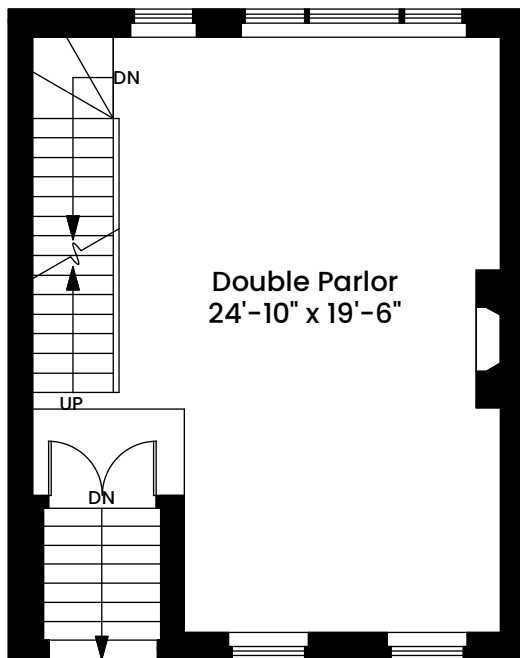

40 Gray Street | Boston, MA 02116

GARDEN LEVEL
CEILING HEIGHT 7'-9"

STREET LEVEL
CEILING HEIGHT 8'-6"

Area Calculations

Lower Level	569 SF
Garden Level	569 SF
First Floor	531 SF
Second Floor	569 SF
Third Floor	569 SF
Total Gross Building Area	2,807 SF

Dimensions are not guaranteed and are provided for informational purposes only.
Individual room dimensions are not used to calculate overall square footage.

40 Gray Street | Boston, MA 02116

PARLOR LEVEL
CEILING HEIGHT 8'-7"