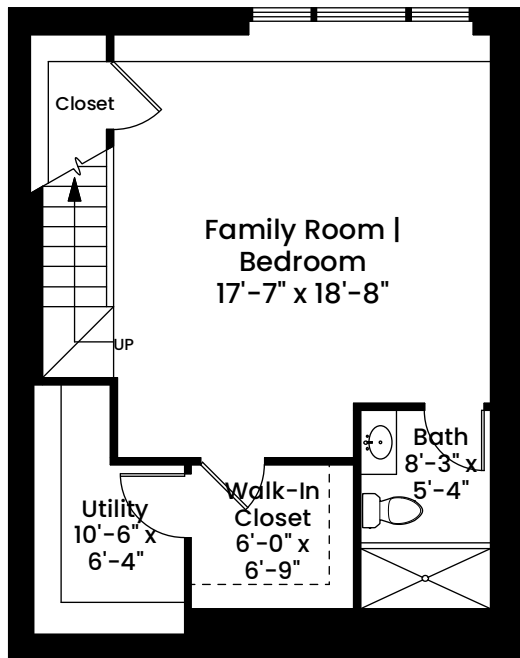

40 Gray Street | Boston, MA 02116

GARDEN LEVEL
CEILING HEIGHT 7'-9"

STREET LEVEL
CEILING HEIGHT 8'-6"

Area Calculations

Lower Level	569 SF
Garden Level	569 SF
First Floor	531 SF
Second Floor	569 SF
Third Floor	569 SF
Total Gross Building Area	2,807 SF

Dimensions are not guaranteed and are provided for informational purposes only.
Individual room dimensions are not used to calculate overall square footage.

40 Gray Street | Boston, MA 02116

PARLOR LEVEL
CEILING HEIGHT 8'-7"