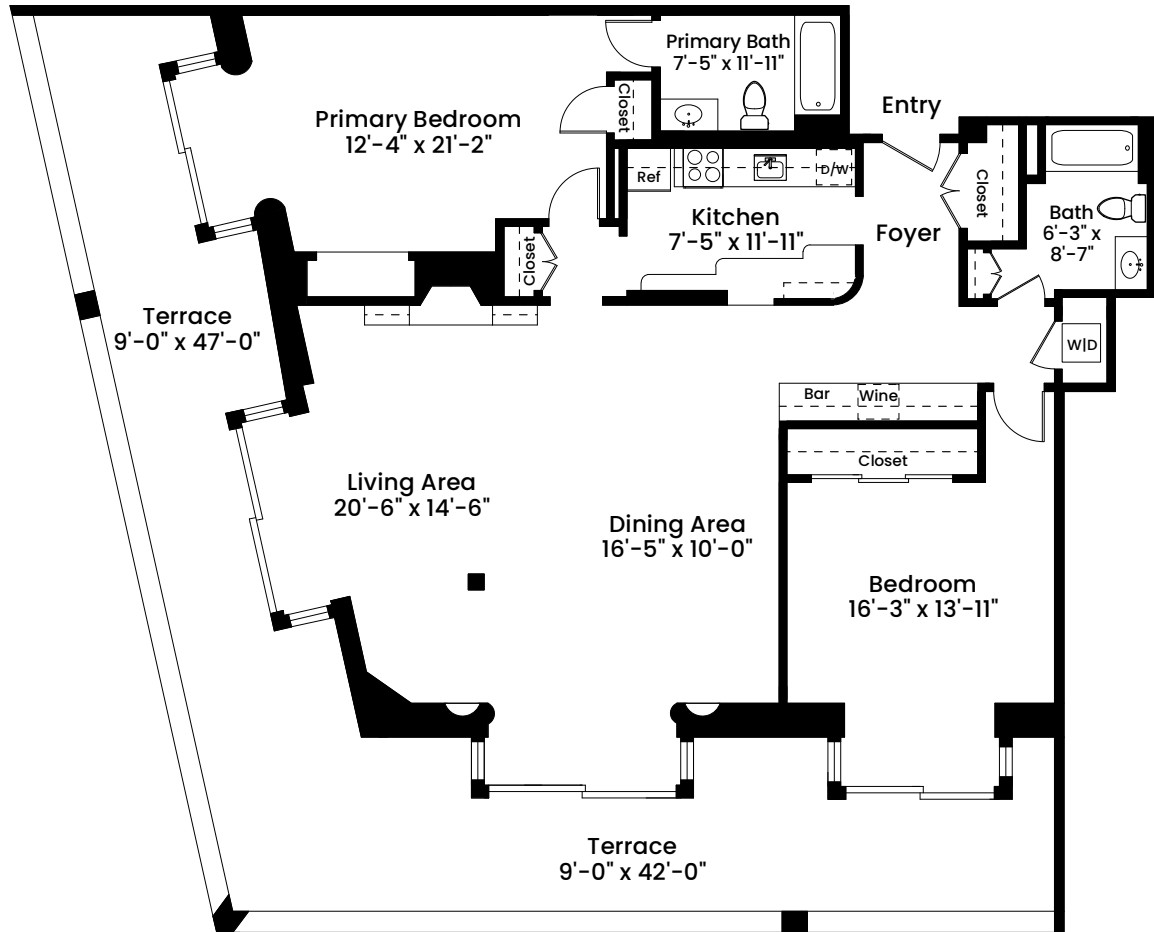

300 Commercial Street, Unit 904 | Boston, MA 02109

UNIT 904
CEILING HEIGHT 9'-0"

1 1 2 4 8
Scale 1 inch = 10 feet

Architecturally drafted in October 2023 by:
National Floor Plans (800) 328-0217
Associate Member | American Institute of Architects
Contact www.nationalfloorplans.com for .dwg AutoCAD files
or square footage questions about this property.

Dimensions are not guaranteed and are provided for informational purposes only.
Individual room dimensions are not used to calculate overall square footage.
National Floor Plans follows ANSI guidelines for calculating square footage.
Unit area has been calculated to the interior face of demising and exterior walls.