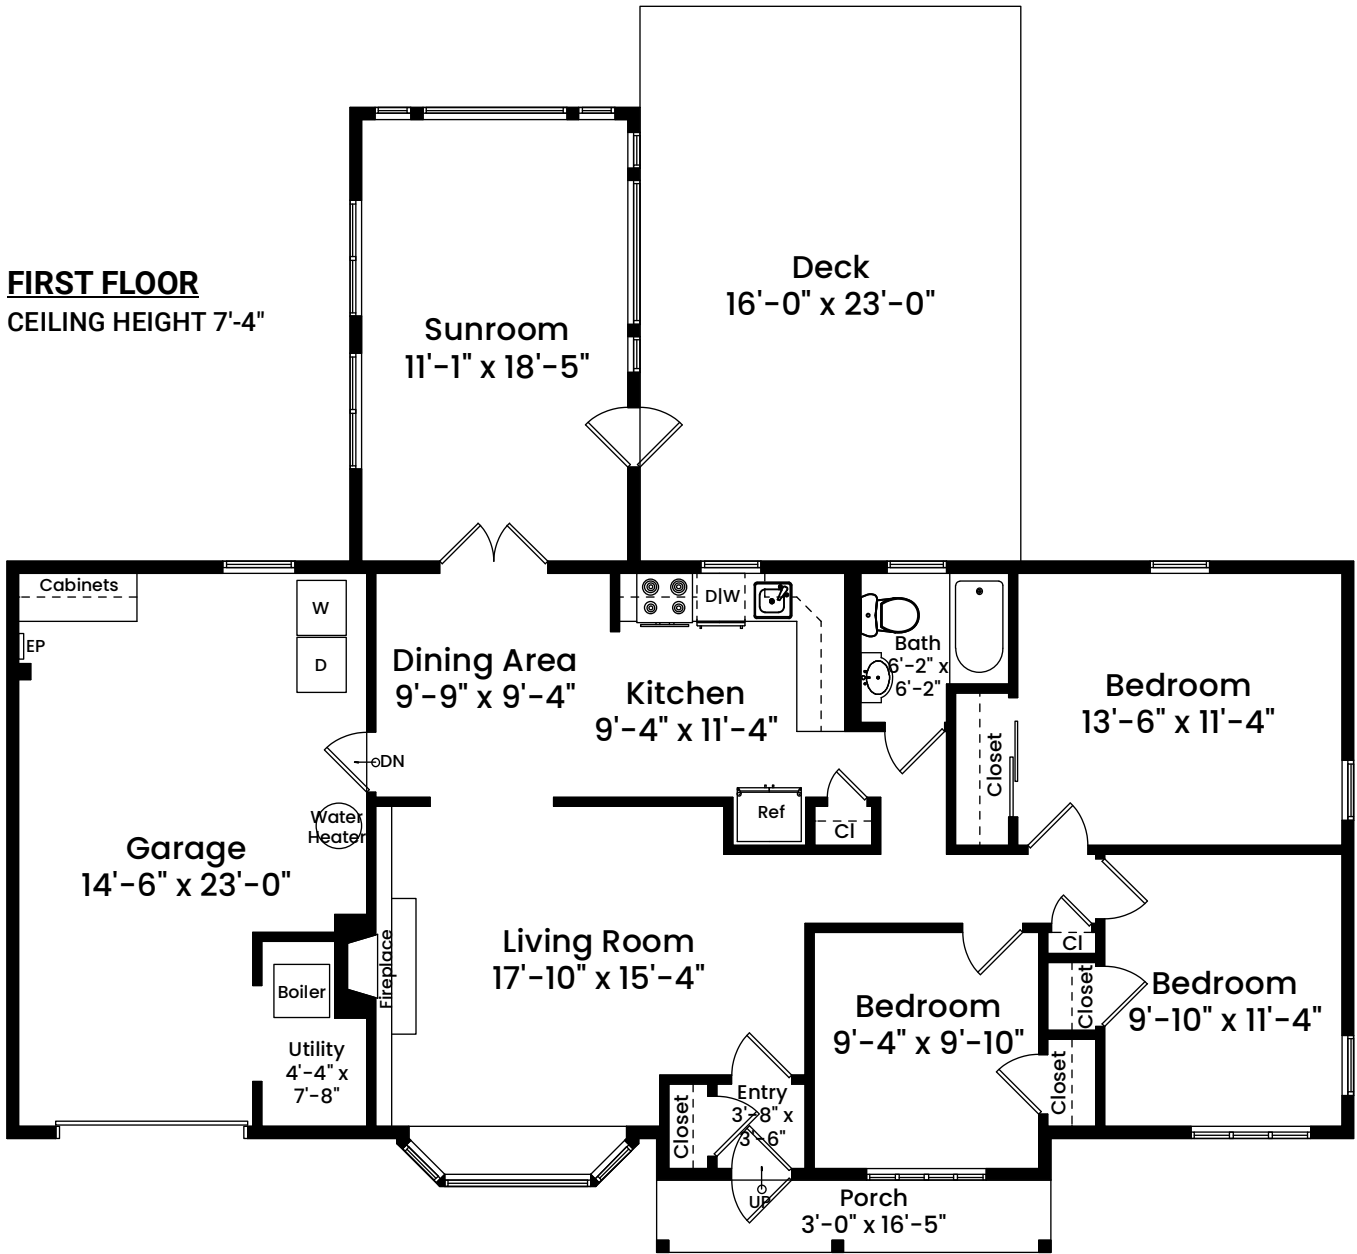

21 Wethersfield Road | Natick, MA 01760

FIRST FLOOR CEILING HEIGHT 7'-4"

Architecturally drafted in September 2024 by:
 National Floor Plans (800) 328-0217
 Associate Member | American Institute of Architects
 Contact www.nationalfloorplans.com for .dwg AutoCAD files
 or square footage questions about this property.

1 1 2 4 8
 Scale 1/8" inch = 1 foot

Dimensions are not guaranteed and are provided for informational purposes only.
 Individual room dimensions are not used to calculate overall square footage.
 National Floor Plans follows ANSI guidelines for calculating square footage.