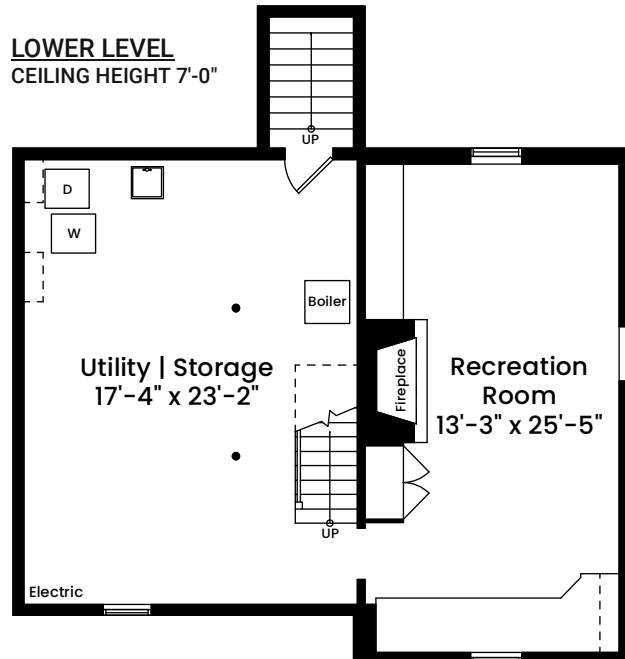

217 Follen Road | Lexington, MA 02421

Architecturally drafted in March 2024 by:
National Floor Plans (800) 328-0217
Associate Member | American Institute of Architects
Contact www.nationalfloorplans.com for .dwg AutoCAD files
or square footage questions about this property.

1 1 2 4 8
Scale 1 inch = 10 feet

Dimensions are not guaranteed and are provided for informational purposes only.
Individual room dimensions are not used to calculate overall square footage.
National Floor Plans follows ANSI guidelines for calculating square footage.