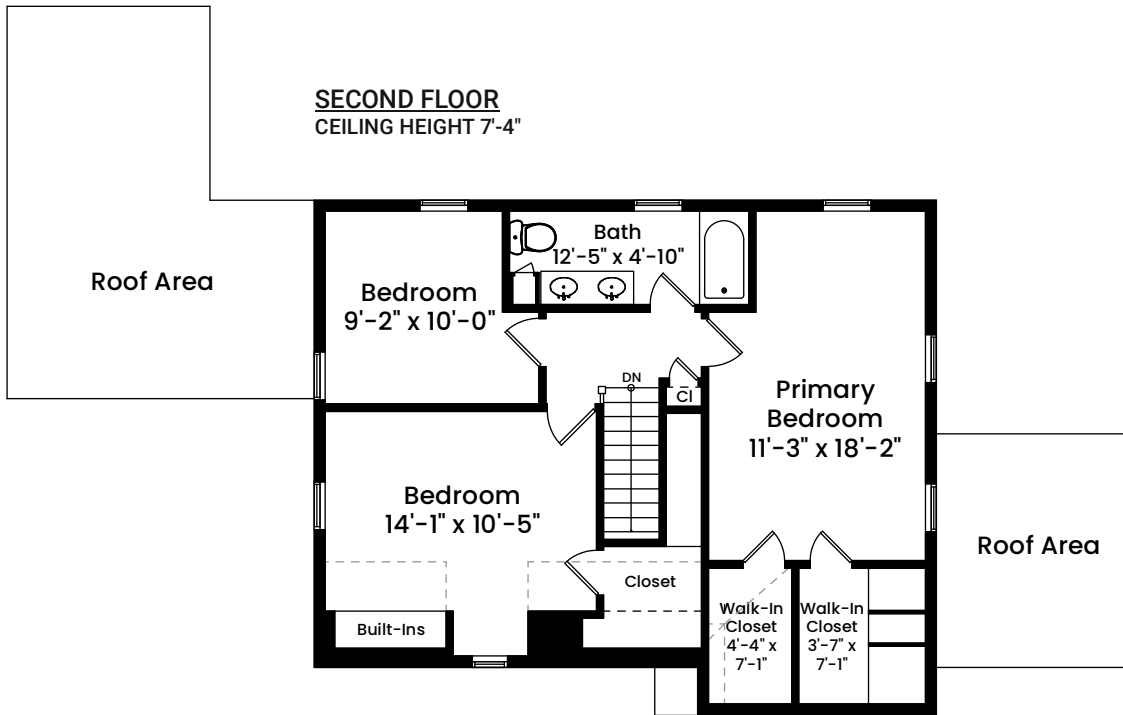

217 Follen Road | Lexington, MA 02421

Architecturally drafted in March 2024 by:
National Floor Plans (800) 328-0217
Associate Member | American Institute of Architects
Contact www.nationalfloorplans.com for .dwg AutoCAD files
or square footage questions about this property.

1 1 2 4 8
Scale 1 inch = 10 feet

Dimensions are not guaranteed and are provided for informational purposes only.
Individual room dimensions are not used to calculate overall square footage.
National Floor Plans follows ANSI guidelines for calculating square footage.