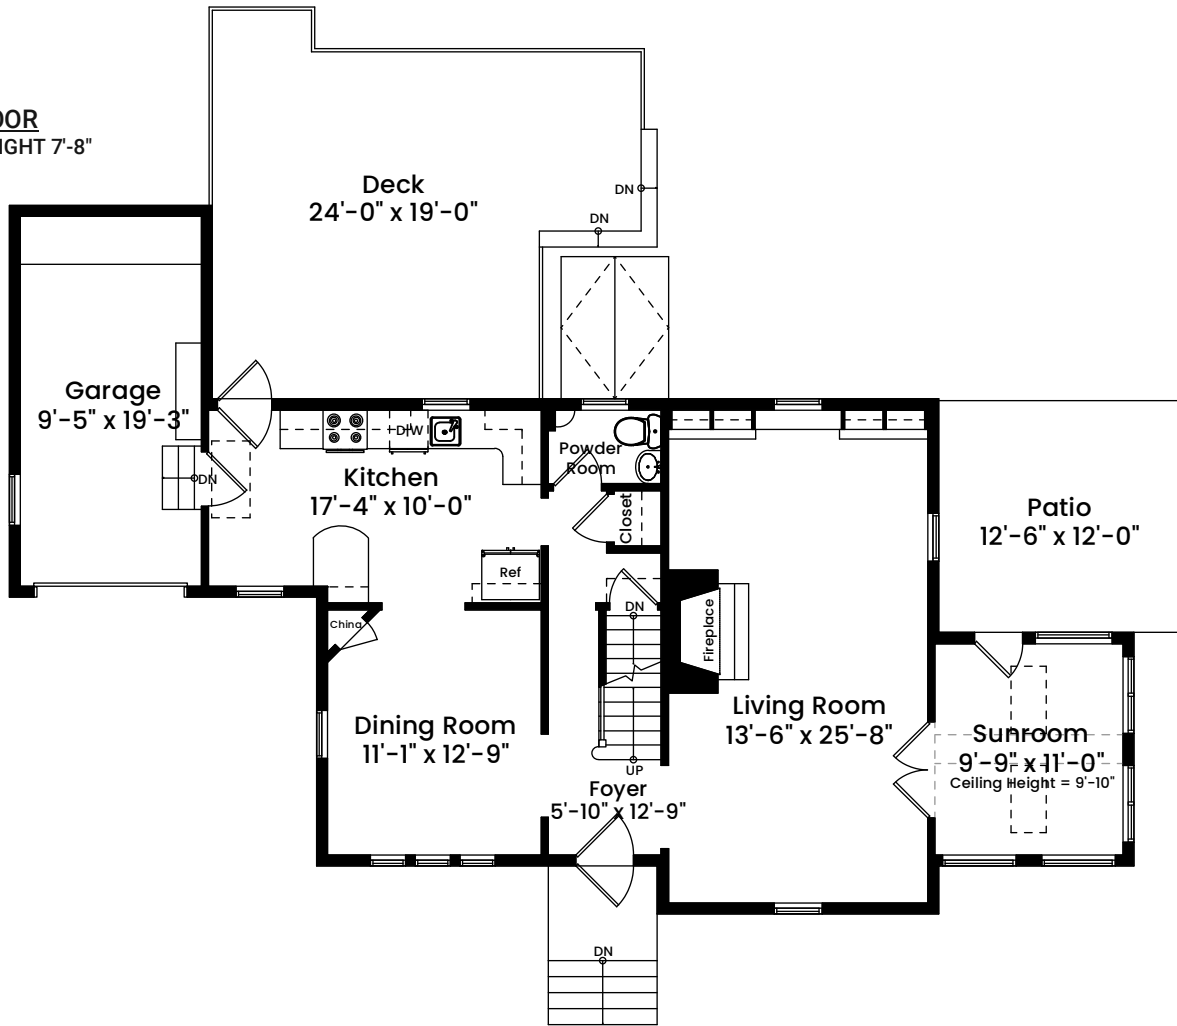

217 Follen Road | Lexington, MA 02421

FIRST FLOOR
CEILING HEIGHT 7'-8"

Architecturally drafted in March 2024 by:
National Floor Plans (800) 328-0217
Associate Member | American Institute of Architects
Contact www.nationalfloorplans.com for .dwg AutoCAD files
or square footage questions about this property.

1 1 2 4 8
Scale 1 inch = 10 feet

Dimensions are not guaranteed and are provided for informational purposes only.
Individual room dimensions are not used to calculate overall square footage.
National Floor Plans follows ANSI guidelines for calculating square footage.