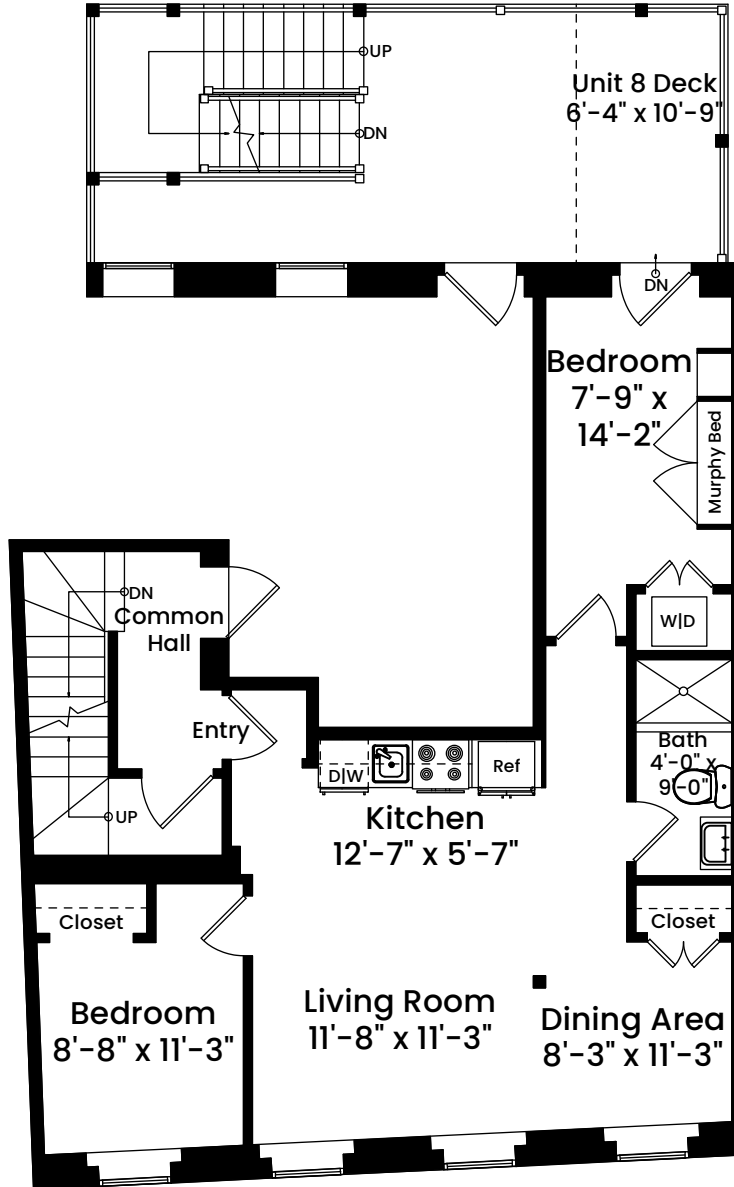

## UNIT 8

CEILING HEIGHT 9'-2"

1 1 2 4 8  
Scale 1/8" inch = 1 foot

Architecturally drafted in June 2026 by:  
National Floor Plans (800) 328-0217  
Associate Member | American Institute of Architects  
Contact [www.nationalfloorplans.com](http://www.nationalfloorplans.com) for .dwg AutoCAD files  
or square footage questions about this property.

Dimensions are not guaranteed and are provided for informational purposes only.  
Individual room dimensions are not used to calculate overall square footage.  
National Floor Plans follows ANSI guidelines for calculating square footage.  
Unit area has been calculated to the centerline of demising and exterior walls.