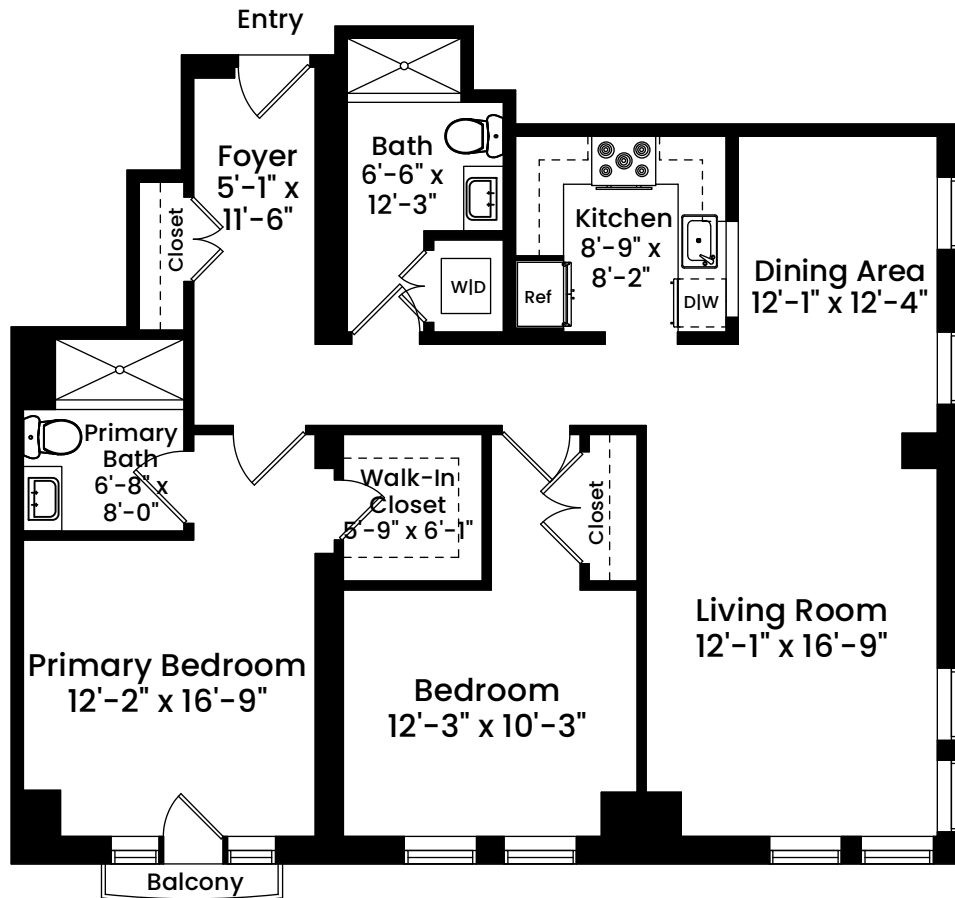

15 Waltham Street, Unit B504 | Boston, MA 02118

UNIT B504

CEILING HEIGHT 8'-9"

1 1 2 4 8
Scale 1/8" inch = 1 foot

Architecturally drafted in March 2025 by:
National Floor Plans (800) 328-0217
Associate Member | American Institute of Architects
Contact www.nationalfloorplans.com for .dwg AutoCAD files
or square footage questions about this property.

Dimensions are not guaranteed and are provided for informational purposes only.
Individual room dimensions are not used to calculate overall square footage.
National Floor Plans follows ANSI guidelines for calculating square footage.
Unit area has been calculated to the centerline of demising and exterior walls.