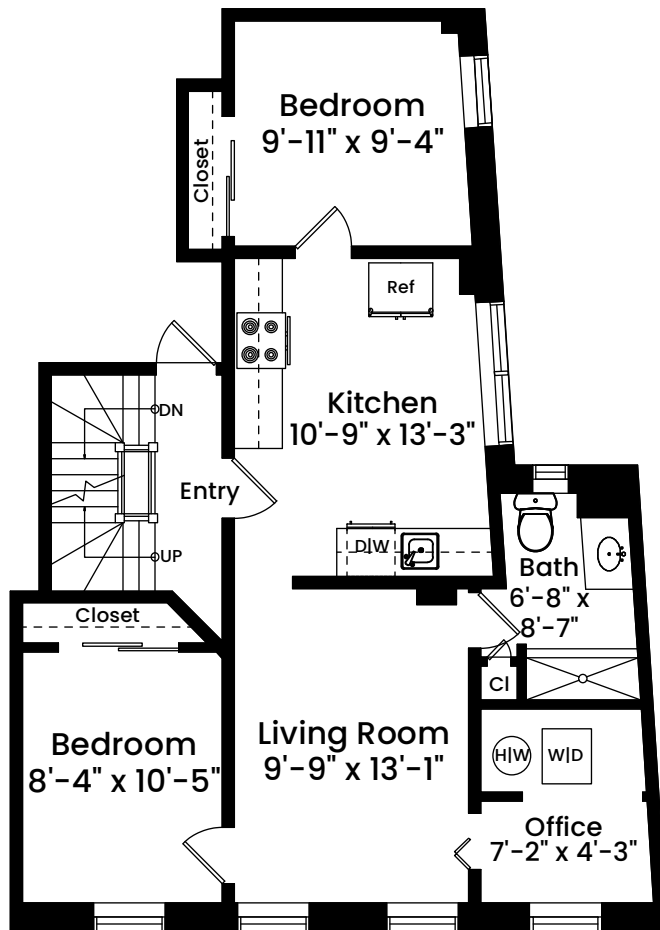

126 Prince Street, Unit 5 | Boston, MA 02113

UNIT 5
CEILING HEIGHT 7'-6"

ROOF

Area Calculations

Total Interior Unit Area 610 SF
(Excluding Unit Demising Walls)

Architecturally drafted in August 2023 by:
National Floor Plans (800) 328-0217
Associate Member | American Institute of Architects
Contact www.nationalfloorplans.com for .dwg AutoCAD files
or square footage questions about this property.

1 1 2 4 8
Scale 1/8" inch = 1 foot

Dimensions are not guaranteed and are provided for informational purposes only.
Individual room dimensions are not used to calculate overall square footage.
National Floor Plans follows ANSI guidelines for calculating square footage.